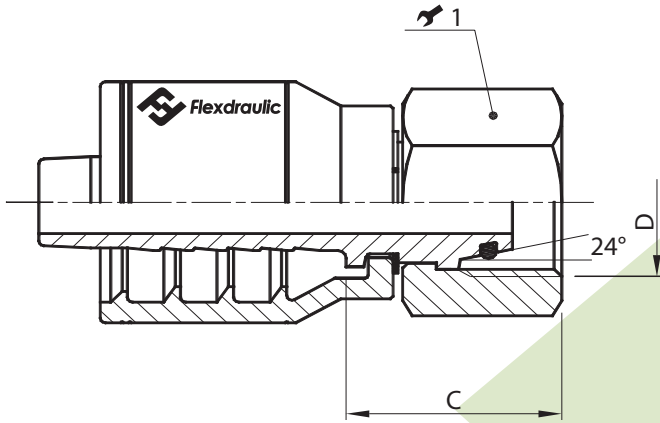

## Metric / DIN

### Metric / DIN Heavy Female Swivel (24° Cone Seat)

One Piece Bite The Wire

Part #	Hose I.D.		Metric Thread (T)	Required Tube O.D.	Cutoff (C)	Wrench	
	Inch	Size				1 (Inch)	1 (mm)
A04-56C	1/4"	-04	M14 X 1.5	S6	0.97"	1 1/16"	17
A04-58C	1/4"	-04	M16 X 1.5	S8	1.14"	3/4"	19
A04-60C	1/4"	-04	M18 X 1.5	S10	1.18"	7/8"	22
A06-60C	3/8"	-06	M18 X 1.5	S10	0.95"	7/8"	22
A06-62C	3/8"	-06	M20 X 1.5	S12	1.08"	1 5/16"	24
A06-64C	3/8"	-06	M22 X 1.5	S14	1.28"	1 1/16"	27
A08-66C	1/2"	-08	M24 X 1.5	S16	1.38"	1 3/16"	30
A10-70C	5/8"	-10	M30 X 2	S20	1.48"	1 7/16"	36
A12-70C	3/4"	-12	M30 X 2	S20	1.50"	1 7/16"	36
A12-75C	3/4"	-12	M36 X 2	S25	1.68"	1 13/16"	46
A16-80C	1"	-16	M42 X 2	S30	1.93"	2"	50